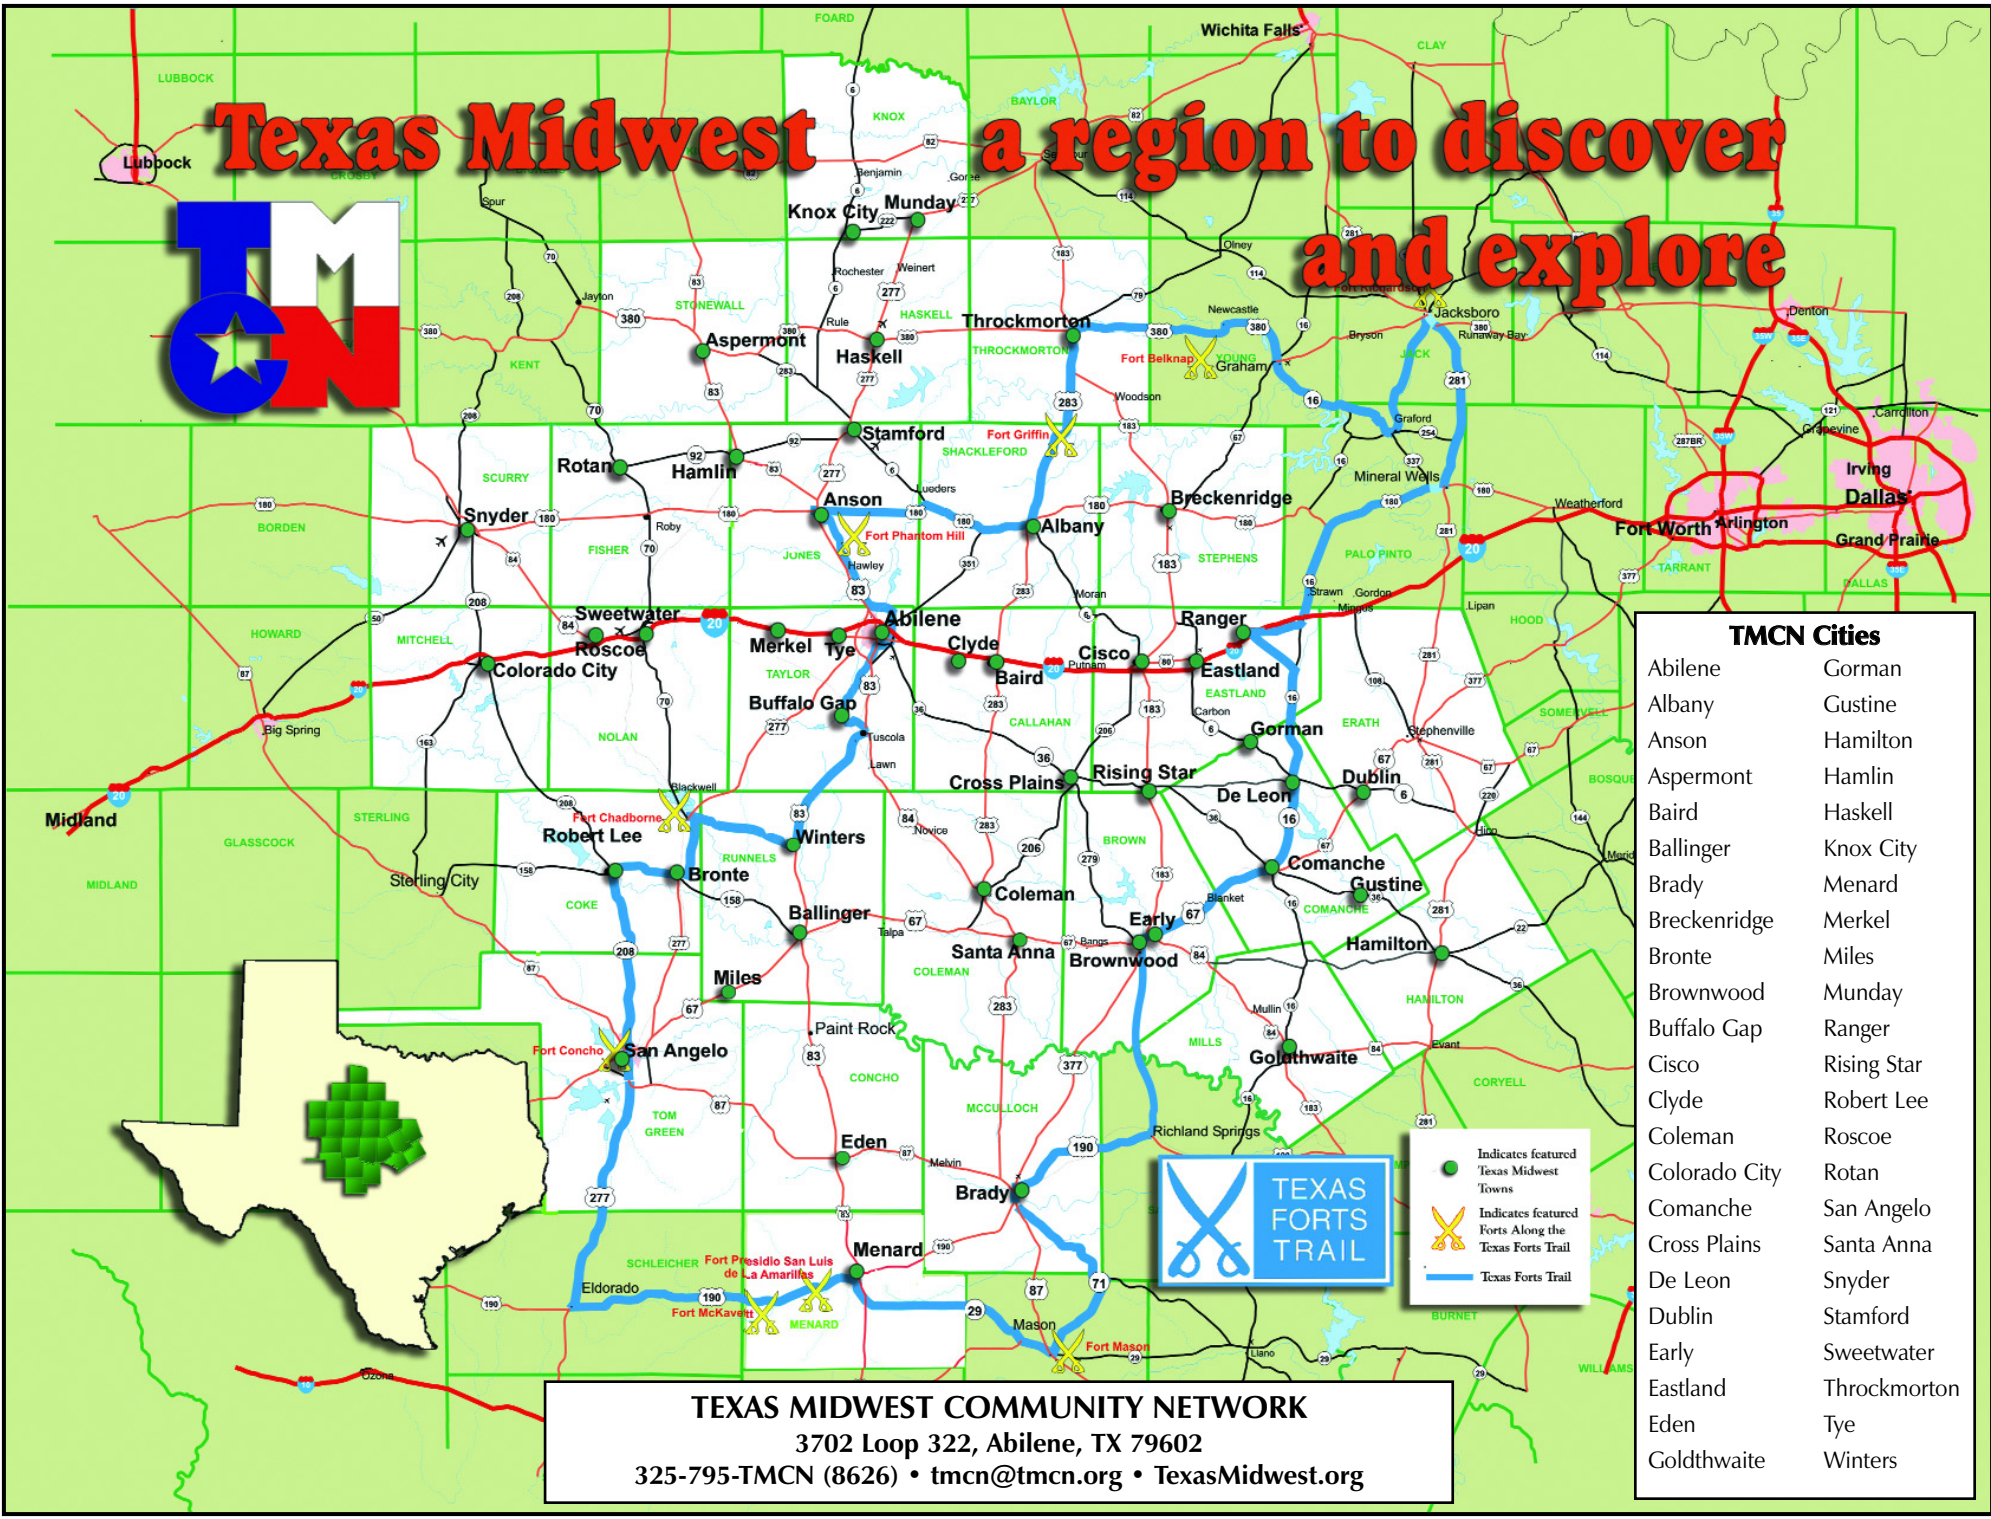

Texas Midwest a region to discover and explore

TMCN Cities

- | | |
|---------------|--------------|
| Abilene | Gorman |
| Albany | Gustine |
| Anson | Hamilton |
| Aspermont | Hamlin |
| Baird | Haskell |
| Ballinger | Knox City |
| Brady | Menard |
| Breckenridge | Merkel |
| Bronte | Miles |
| Brownwood | Munday |
| Buffalo Gap | Ranger |
| Cisco | Rising Star |
| Clyde | Robert Lee |
| Coleman | Roscoe |
| Colorado City | Rotan |
| Comanche | San Angelo |
| Cross Plains | Santa Anna |
| De Leon | Snyder |
| Dublin | Stamford |
| Early | Sweetwater |
| Eastland | Throckmorton |
| Eden | Tye |
| Goldthwaite | Winters |

 Indicates featured Texas Midwest Towns
 Indicates featured Forts Along the Texas Forts Trail
 Texas Forts Trail

TEXAS MIDWEST COMMUNITY NETWORK
 3702 Loop 322, Abilene, TX 79602
 325-795-TMCN (8626) • tmcn@tmcn.org • TexasMidwest.org